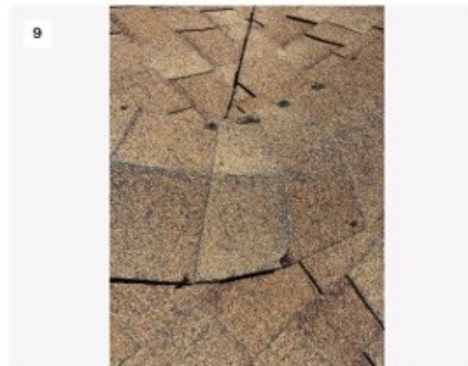

Date: 7/13/2022, 10:18am

Date: 7/13/2022, 10:18am

Hail damage to vent cap

Date: 7/13/2022, 10:20am

Date: 7/13/2022, 10:20am

Date: 7/13/2022, 10:22am

Cracking and granule loss to ridge shingles

Date: 7/13/2022, 10:22am