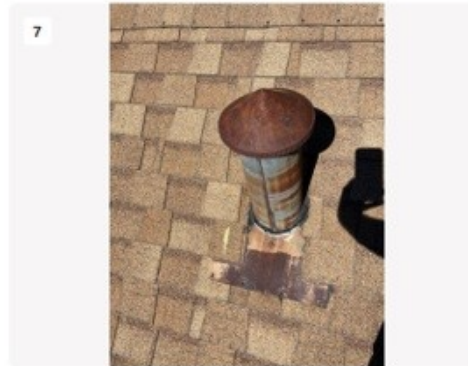

Date: 7/13/2022, 10:18am

Date: 7/13/2022, 10:18am

Hail damage to vent cap

Date: 7/13/2022, 10:20am

Date: 7/13/2022, 10:20am

Date: 7/13/2022, 10:22am

Cracking and granule loss to ridge shingles

Date: 7/13/2022, 10:22am